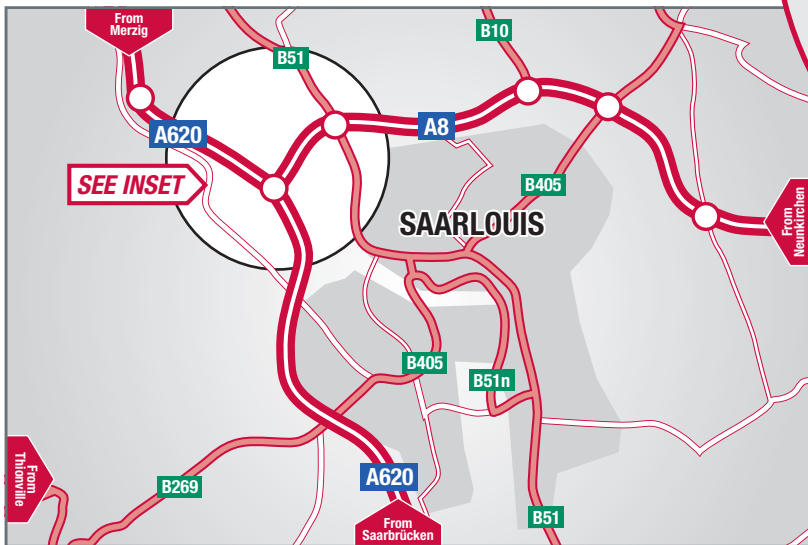

STADCO

Saarlouis

How to find us...

STADCO Saarlouis Ltd. & Co. KG,
Ford Industrial Supplier Park,
Henry Ford Strasse,
D-66740 Saarlouis, Germany
Tel: 0049 (0)6831 - 8952 290
Fax: 0049 (0)6831 - 8952 297

From north/Luxembourg

- Take the A8 south towards Perl & Saarlouis
- At the Saarlouis junction, remain on the A8 signed Karlsruhe, Koblenz, Neunkirchen, Dillingen Süd
- Leave the motorway at the Nalbach exit, signposted to Ford-Werke Saarlouis, Ford-Industriepark
- Join the B269 travelling north, keep in the right lane and leave at the next exit, following signs for the Ford-Werke
  At the T-junction, turn left
- At the roundabout take the exit signposted Ford Industrial Supplier Park and follow the road round into the STADCO car park.

From the south/Saarbrücken

- Take the A620 north, in the direction of Luxembourg
- At the Saarlouis junction, turn east onto the A8 signed Karlsruhe, Koblenz, Neunkirchen, Dillingen Süd
- Leave the motorway at the Nalbach exit, signposted to Ford-Werke Saarlouis, Ford-Industriepark

- Join the B269 travelling north, keep in the right lane and leave at the next exit, following signs for the Ford-Werke.
  At the T-junction, turn left

- At the roundabout take the exit signposted Ford Industrial Supplier Park and follow the road round into the STADCO car park.

From the east/Frankfurt/Mannheim

- Follow the A6 to the junction at Neunkirchen
- Then exit onto the A8 signposted Saarlouis and Luxembourg
- Leave the motorway at the Nalbach exit, signposted to Ford-Werke Saarlouis, Ford-Industriepark
- Join the B269 travelling north, keep in the right lane and leave at the next exit, following signs for the Ford-Werke.
  At the T-junction, turn left
- At the roundabout take the exit signposted Ford Industrial Supplier Park and follow the road round into the STADCO car park.