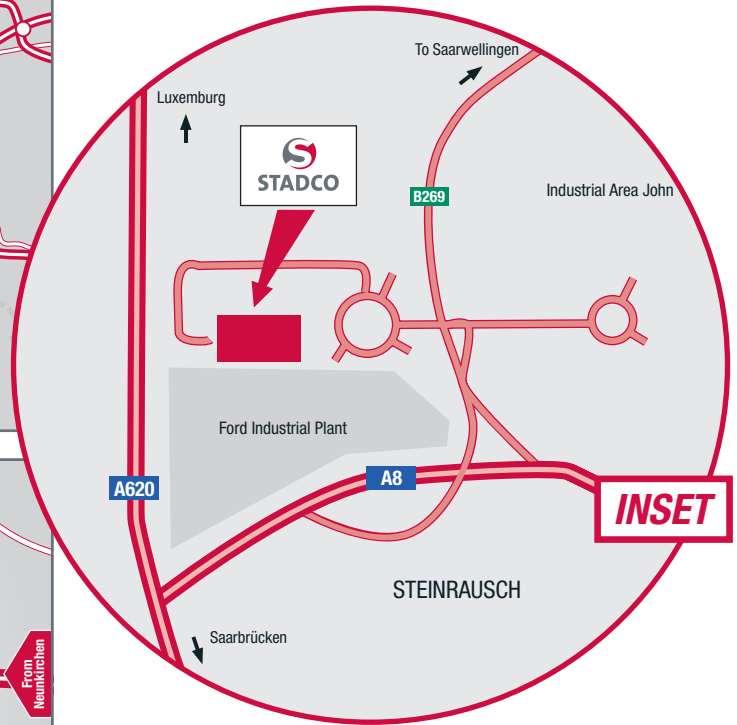

STADCO

Saarlouis

How to find us...

STADCO Saarlouis Ltd. & Co. KG,
Ford Industrial Supplier Park,
Henry Ford Strasse,
D-66740 Saarlouis, Germany
Tel: 0049 (0)6831 - 8952 290
Fax: 0049 (0)6831 - 8952 297

From north/Luxembourg

- Take the A8 south towards Perl & Saarlouis
- At the Saarlouis junction, remain on the A8 signed Karlsruhe, Koblenz, Neunkirchen, Dillingen Süd
- Leave the motorway at the Nalbach exit, signposted to Ford-Werke Saarlouis, Ford-Industriepark
- Join the B269 travelling north, keep in the right lane and leave at the next exit, following signs for the Ford-Werke
  At the T-junction, turn left
- At the roundabout take the exit signposted Ford Industrial Supplier Park and follow the road round into the STADCO car park.

From the south/Saarbrücken

- Take the A620 north, in the direction of Luxembourg
- At the Saarlouis junction, turn east onto the A8 signed Karlsruhe, Koblenz, Neunkirchen, Dillingen Süd
- Leave the motorway at the Nalbach exit, signposted to Ford-Werke Saarlouis, Ford-Industriepark

- Join the B269 travelling north, keep in the right lane and leave at the next exit, following signs for the Ford-Werke.
  At the T-junction, turn left

- At the roundabout take the exit signposted Ford Industrial Supplier Park and follow the road round into the STADCO car park.

From the east/Frankfurt/Mannheim

- Follow the A6 to the junction at Neunkirchen
- Then exit onto the A8 signposted Saarlouis and Luxembourg
- Leave the motorway at the Nalbach exit, signposted to Ford-Werke Saarlouis, Ford-Industriepark
- Join the B269 travelling north, keep in the right lane and leave at the next exit, following signs for the Ford-Werke.
  At the T-junction, turn left
- At the roundabout take the exit signposted Ford Industrial Supplier Park and follow the road round into the STADCO car park.