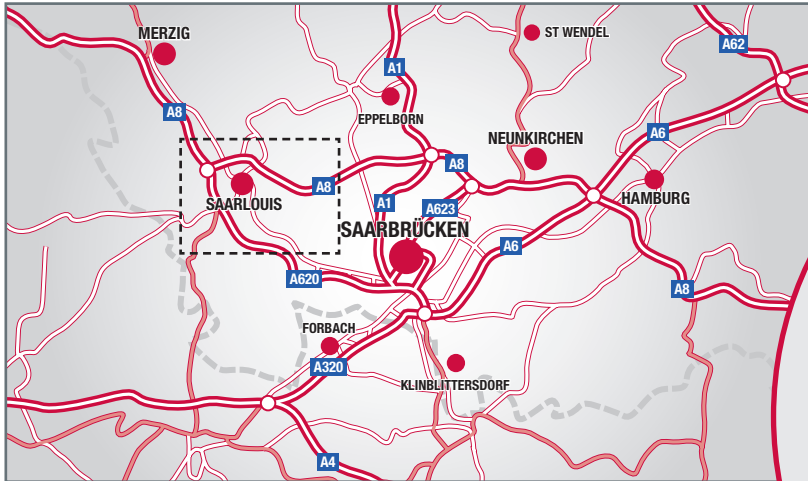

STADCO

Saarlouis

How to find us...

STADCO Saarlouis Ltd. & Co. KG,
Ford Industrial Supplier Park,
Henry Ford Strasse,
D-66740 Saarlouis, Germany
Tel: 0049 (0)6831 - 8952 290
Fax: 0049 (0)6831 - 8952 297

From north/Luxembourg

- Take the A8 south towards Perl & Saarlouis
- At the Saarlouis junction, remain on the A8 signed Karlsruhe, Koblenz, Neunkirchen, Dillingen Süd
- Leave the motorway at the Nalbach exit, signposted to Ford-Werke Saarlouis, Ford-Industriepark
- Join the B269 travelling north, keep in the right lane and leave at the next exit, following signs for the Ford-Werke
  At the T-junction, turn left
- At the roundabout take the exit signposted Ford Industrial Supplier Park and follow the road round into the STADCO car park.

From the south/Saarbrücken

- Take the A620 north, in the direction of Luxembourg
- At the Saarlouis junction, turn east onto the A8 signed Karlsruhe, Koblenz, Neunkirchen, Dillingen Süd
- Leave the motorway at the Nalbach exit, signposted to Ford-Werke Saarlouis, Ford-Industriepark

- Join the B269 travelling north, keep in the right lane and leave at the next exit, following signs for the Ford-Werke.
  At the T-junction, turn left

- At the roundabout take the exit signposted Ford Industrial Supplier Park and follow the road round into the STADCO car park.

From the east/Frankfurt/Mannheim

- Follow the A6 to the junction at Neunkirchen
- Then exit onto the A8 signposted Saarlouis and Luxembourg
- Leave the motorway at the Nalbach exit, signposted to Ford-Werke Saarlouis, Ford-Industriepark
- Join the B269 travelling north, keep in the right lane and leave at the next exit, following signs for the Ford-Werke.
  At the T-junction, turn left
- At the roundabout take the exit signposted Ford Industrial Supplier Park and follow the road round into the STADCO car park.