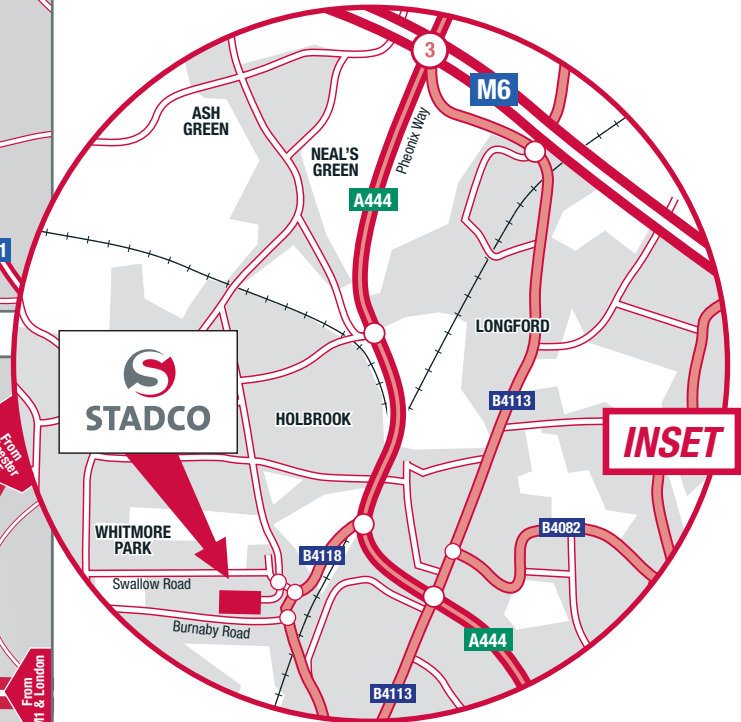

# STADCO

## Coventry

How to find us...

STADCO Limited, Holbrook Lane,  
Coventry CV6 4AW  
Tel: 02476 584100  
Fax: 02476 688209

### From the M1

From the M1, join the M6 at junction 19 towards Birmingham and exit at junction 3

- Travel south on the dual carriageway, A444, Phoenix Way, towards Coventry City Centre
- At the second roundabout, turn right onto the B4118, Holbrook Way
- Bear right at the next roundabout and immediately left, where you will find STADCO in front of you.

### From the M40

- Exit at junction 15 and turn north onto the A46 signposted for Coventry
- At the outskirts of Coventry, go straight across the roundabout at the A45 following the A444 and the signs for the City Centre
- Follow the dual carriageway into the City Centre and turn right onto the inner ring road at junction 4
- Follow the ring road around the east of the City and exit at junction 1, B4113, Foleshill Road following the signs for the M6
- Bear left onto B4118, Lockhurst Lane
- Look out on your left for Burnaby Road, bear left at the roundabout and immediately left again, when you will see STADCO in front of you.