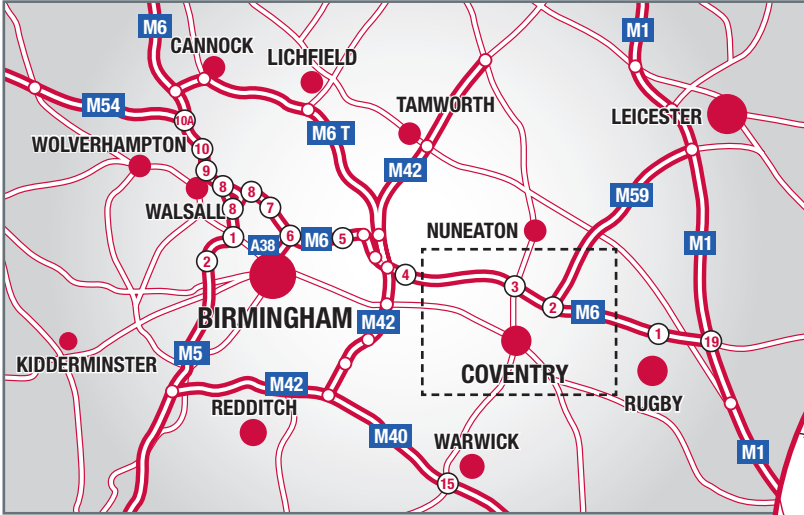

STADCO

Coventry

How to find us...

STADCO Limited, Holbrook Lane,
Coventry CV6 4AW
Tel: 02476 584100
Fax: 02476 688209

From the M1

From the M1, join the M6 at junction 19 towards Birmingham and exit at junction 3

- Travel south on the dual carriageway, A444, Phoenix Way, towards Coventry City Centre
- At the second roundabout, turn right onto the B4118, Holbrook Way
- Bear right at the next roundabout and immediately left, where you will find STADCO in front of you.

From the M40

- Exit at junction 15 and turn north onto the A46 signposted for Coventry
- At the outskirts of Coventry, go straight across the roundabout at the A45 following the A444 and the signs for the City Centre
- Follow the dual carriageway into the City Centre and turn right onto the inner ring road at junction 4
- Follow the ring road around the east of the City and exit at junction 1, B4113, Foleshill Road following the signs for the M6
- Bear left onto B4118, Lockhurst Lane
- Look out on your left for Burnaby Road, bear left at the roundabout and immediately left again, when you will see STADCO in front of you.