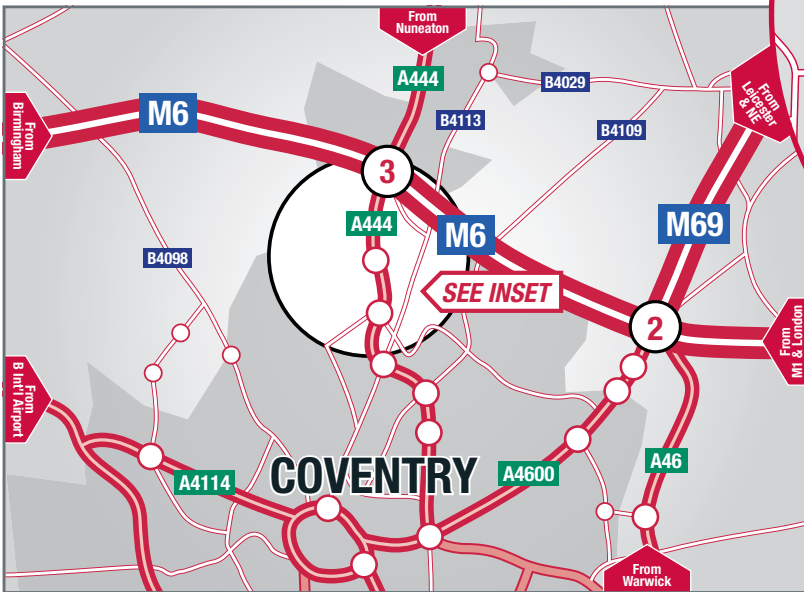

# STADCO

## Coventry

How to find us...

STADCO Limited, Holbrook Lane,  
Coventry CV6 4AW  
Tel: 02476 584100  
Fax: 02476 688209

### From the M1

From the M1, join the M6 at junction 19 towards Birmingham and exit at junction 3

- Travel south on the dual carriageway, A444, Phoenix Way, towards Coventry City Centre
- At the second roundabout, turn right onto the B4118, Holbrook Way
- Bear right at the next roundabout and immediately left, where you will find STADCO in front of you.

### From the M40

- Exit at junction 15 and turn north onto the A46 signposted for Coventry
- At the outskirts of Coventry, go straight across the roundabout at the A45 following the A444 and the signs for the City Centre
- Follow the dual carriageway into the City Centre and turn right onto the inner ring road at junction 4
- Follow the ring road around the east of the City and exit at junction 1, B4113, Foleshill Road following the signs for the M6
- Bear left onto B4118, Lockhurst Lane
- Look out on your left for Burnaby Road, bear left at the roundabout and immediately left again, when you will see STADCO in front of you.